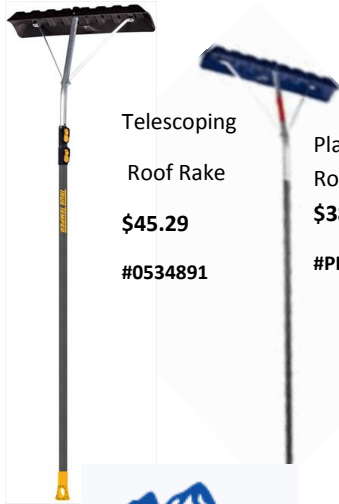

WARE-BUTLER INC.

Lumber & Building Supplies

14 North Street
Waterville

145 Lakewood Road
Madison

33 Depot Street
Livermore Falls

www.warebutler.com

FEBRUARY 2019 SPECIALS

Telescoping
Roof Rake
\$45.29
#0534891

Plastic
Roof Rake
\$38.59
#PRR

\$2.00 from every pink shovel
sold goes to Cancer care of
Maine

PINK SNOW
SCOOP
\$27.95
PKGS

PINK SNOW
PUSHER
\$20.95
PKSP

ANDERSEN FRENCHWOOD
HINGED PATIO DOOR 6068

\$995.00
FWH6R
OR
FWH6L

5209259
PET-GUARD ICE
MELT
8# JUG \$15.79
20# BAG \$19.59

9724303

ANDERSEN FRENCHWOOD GLIDER

ANDERSEN
6068 RH
FRENCHWOOD
GLIDER WHITE
\$995.00

Winter Products

50STS- 50# Safer than salt. \$15.95

25RS-25# Rock salt \$4.95